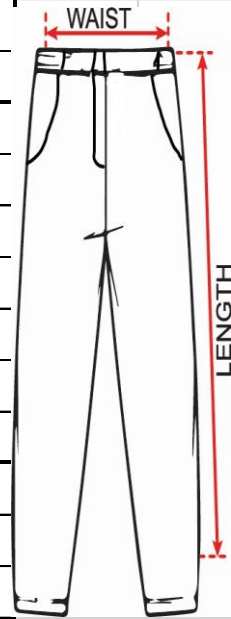

KG BOYS TROUSER Plover Measurement chart											
Size:	2	3	4	5	6	7	8	9	10		
Waist Relaxed	17	18	19	20	21	22	23	24	25		
Waist Extended	23.5	24.5	25.5	26.5	27.5	28.5	29.5	31	32		
Length	22.8	24	25.5	27	28.3	29.5	33.3	33.3	35		
GR1-12 BOYS TROUSER Plover Measurement chart											
Size:	11	12	13	14	15	16	17	18	20	22	24
Waist Relaxed	26	27	28	29	30	31	32	33	36	38	40
Waist Extended	34	35	36	37	38	39.5	41	42.5	44.5	46.5	48
Length	36.5	37.5	38.5	39.5	40.5	41	42	43.5	44	45	45.5

KG-GR5 BOYS SHIRT Plover Measurement chart											
Size:	2	3	4	5	6	7	8	9	10		
Chest	27	28	29	30	31	32	33	34	35		
Length	17	18	19	19.5	20.5	21.5	22	23	24		
KG-GR5 BOYS SHIRT Plover Measurement chart											
Size:	11	12	13	14	15						
Chest	36	37	38	39	41						
Length	24.5	25.5	26.5	27.5	28						

KG GIRLS SHIRT Plover Measurement chart											
Size:	2	3	4	5	6	7	8	9	10		
Chest	27	28	29	30	31	32	33	34	35		
Length	16.5	17.5	18.5	19	20.5	21	22	23	24		

GR1-7 GIRLS SHIRT Plover Measurement chart												
Size:	11	12	13	14	15	16	17	18	19	20	22	24
Chest	36	37	38	39	40	42	43	45	46	48	50	52
Length	25	24	26.5	27	27.5	28	28.5	29	30	30.5	31	31.5

KG MARIYOOL Plover Measurement chart											
Size:	2	3	4	5	6	7	8	9	10		
Chest	26	27	28	29	30	31	32	33	34		
Length	24.5	25.5	27.5	30	32	34	36.5	38.5	39.5		

LONG DRESS Plover Measurement chart										
Size:	2	3	4	5	6	7	8	9	10	
Chest	27	28	29	30	31	32.5	34	35	36	
Length	41	42	43	44	45	46	48	49	52.5	