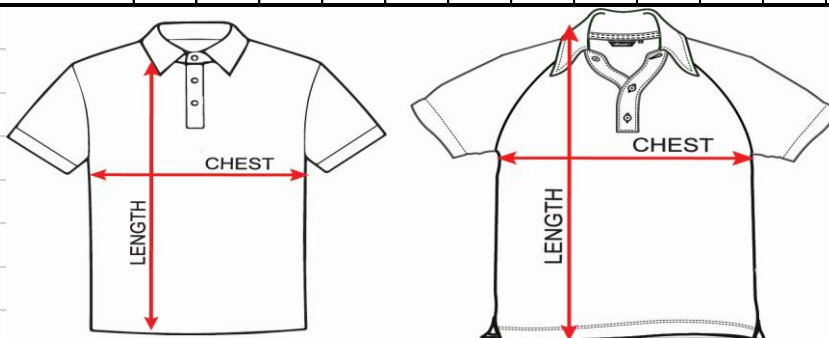

KG PE T-Shirt Plover Measurement chart												
Boys												
Size:	2	3	4	5	6	7	8	9	10			
Chest	25.3	27	28	29	30	31	32	33	34.3			
Length	18.8	19.5	20	20.5	21	21.8	23	24	24.8			

GR1-12 PE T-Shirt Plover Measurement chart												
Boys												
Size:	11	12	13	14	15	16	17	18	19	20	22	24
Chest	35.5	36.5	37.8	38.5	39.5	40.3	41	42	43	44	46.5	49
Length	25.3	26.3	27	27.8	28.3	28.8	29	28.5	30	30.5	31.5	32.5