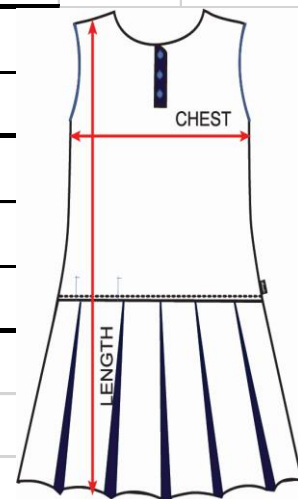

KG BOYS TROUSER Plover Measurement chart											
Size:	2	3	4	5	6	7	8	9	10		
Waist Relaxed	17	18	19	20	21	22	23	24	25		
Waist Extended	23.5	24.5	25.5	26.5	27.5	28.5	29.5	31	32		
Length	22.8	24	25.5	27	28.3	29.5	33.3	33.3	35		
GR1-12 BOYS TROUSER Plover Measurement chart											
Size:	11	12	13	14	15	16	17	18	20	22	24
Waist Relaxed	26	27	28	29	30	31	32	33	36	38	40
Waist Extended	34	35	36	37	38	39.5	41	42.5	44.5	46.5	48
Length	36.5	37.5	38.5	39.5	40.5	41	42	43.5	44	45	45.5

KG-GR5 BOYS SHIRT Plover Measurement chart											
Size:	2	3	4	5	6	7	8	9	10		
Chest	27	28	29	30	31	32	33	34	35		
Length	17	18	19	19.5	20.5	21.5	22	23	24		
KG-GR5 BOYS SHIRT Plover Measurement chart											
Size:	11	12	13	14	15						
Chest	36	37	38	39	41						
Length	24.5	25.5	26.5	27.5	28						

KG GIRLS SHIRT Plover Measurement chart											
Size:	2	3	4	5	6	7	8	9	10		
Chest	27	28	29	30	31	32	33	34	35		
Length	16.5	17.5	18.5	19	20.5	21	22	23	24		

GR1-7 GIRLS SHIRT Plover Measurement chart												
Size:	11	12	13	14	15	16	17	18	19	20	22	24
Chest	36	37	38	39	40	42	43	45	46	48	50	52
Length	25	24	26.5	27	27.5	28	28.5	29	30	30.5	31	31.5

KG MARIYOOL Plover Measurement chart											
Size:	2	3	4	5	6	7	8	9	10		
Chest	26	27	28	29	30	31	32	33	34		
Length	24.5	25.5	27.5	30	32	34	36.5	38.5	39.5		

LONG DRESS Plover Measurement chart										
Size:	2	3	4	5	6	7	8	9	10	
Chest	27	28	29	30	31	32.5	34	35	36	
Length	41	42	43	44	45	46	48	49	52.5	