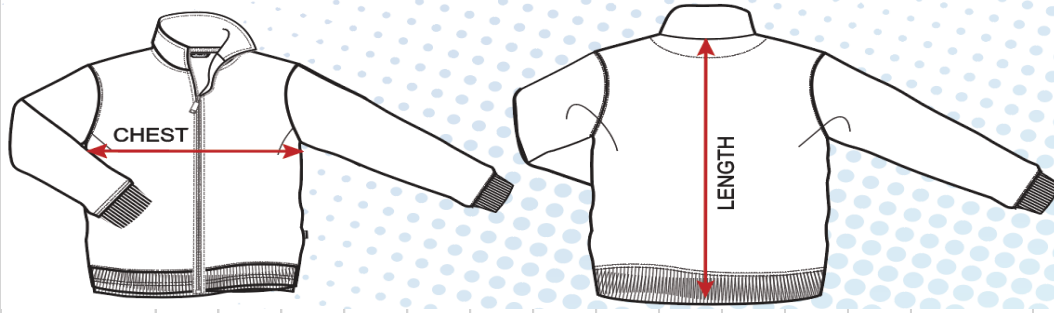

KG WINTER JACKET Plover Measurement chart												
Boys & Girls												
Size:	2	3	4	5	6	7	8	9	10			
Chest	28	30	31	32	33	34	35	36	37			
Length	18	19	20	21	21.5	22	23	23.8	24.3			

GR1-12 WINTER JACKET Plover Measurement chart												
Boys & Girls												
Size:	11	12	13	14	15	16	17	18	19	20	22	24
Chest	38	39	40.5	42	44	45	46.5	48	50	52	53	56
Length	25	25.8	26.5	27	28	28.5	29.3	30	30.8	31.3	32	32.5