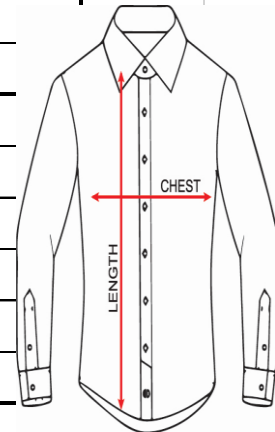

KG BOYS TROUSER Plover Measurement chart											
Size:	2	3	4	5	6	7	8	9	10		
Waist Relaxed	17	18	19	20	21	22	23	24	25		
Waist Extended	23.5	24.5	25.5	26.5	27.5	28.5	29.5	31	32		
Length	22.8	24	25.5	27	28.3	29.5	33.3	33.3	35		
GR1-12 BOYS TROUSER Plover Measurement chart											
Size:	11	12	13	14	15	16	17	18	20	22	24
Waist Relaxed	26	27	28	29	30	31	32	33	36	38	40
Waist Extended	34	35	36	37	38	39.5	41	42.5	44.5	46.5	48
Length	36.5	37.5	38.5	39.5	40.5	41	42	43.5	44	45	45.5

KG-GR5 BOYS SHIRT Plover Measurement chart											
Size:	2	3	4	5	6	7	8	9	10		
Chest	27	28	29	30	31	32	33	34	35		
Length	17	18	19	19.5	20.5	21.5	22	23	24		
KG-GR5 BOYS SHIRT Plover Measurement chart											
Size:	11	12	13	14	15						
Chest	36	37	38	39	41						
Length	24.5	25.5	26.5	27.5	28						

KG GIRLS SHIRT Plover Measurement chart											
Size:	2	3	4	5	6	7	8	9	10		
Chest	27	28	29	30	31	32	33	34	35		
Length	16.5	17.5	18.5	19	20.5	21	22	23	24		

GR1-7 GIRLS SHIRT Plover Measurement chart												
Size:	11	12	13	14	15	16	17	18	19	20	22	24
Chest	36	37	38	39	40	42	43	45	46	48	50	52
Length	25	24	26.5	27	27.5	28	28.5	29	30	30.5	31	31.5