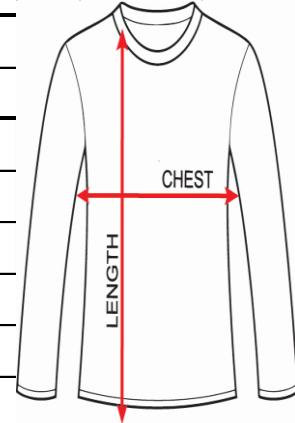

Girls KG PE T-SHIRT Plover Measurement chart											
Size:	2	3	4	5	6	7	8	9	10		
Chest	25.3	27	28	29	30	31	32	33	34.3		
Length	20.8	21.5	22	22.5	23	23.8	25	26	26.8		

Girls GR1-12 PE T-SHIRT Plover Measurement chart												
Size:	11	12	13	14	15	16	17	18	19	20	22	24
Chest	35.5	36.5	37.8	38.5	39.5	40.3	41	42	43	44	46.5	49
Length	27.3	27.3	28	29.8	29.3	29.8	31	31.5	32	32.5	33.5	34.5