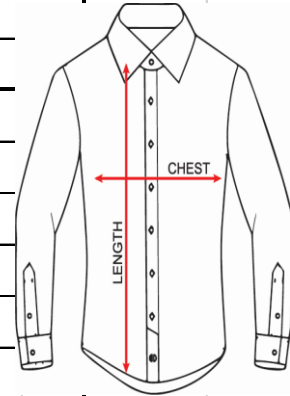

KG BOYS TROUSER Plover Measurement chart											
Size:	2	3	4	5	6	7	8	9	10		
Waist Relaxed	17	18	19	20	21	22	23	24	25		
Waist Extended	23.5	24.5	25.5	26.5	27.5	28.5	29.5	31	32		
Length	22.8	24	25.5	27	28.3	29.5	33.3	33.3	35		
GR1-12 BOYS TROUSER Plover Measurement chart											
Size:	11	12	13	14	15	16	17	18	20	22	24
Waist Relaxed	26	27	28	29	30	31	32	33	36	38	40
Waist Extended	34	35	36	37	38	39.5	41	42.5	44.5	46.5	48
Length	36.5	37.5	38.5	39.5	40.5	41	42	43.5	44	45	45.5

KG-GR5 BOYS SHIRT Plover Measurement chart											
Size:	2	3	4	5	6	7	8	9	10		
Chest	27	28	29	30	31	32	33	34	35		
Length	17	18	19	19.5	20.5	21.5	22	23	24		
KG-GR5 BOYS SHIRT Plover Measurement chart											
Size:	11	12	13	14	15						
Chest	36	37	38	39	41						
Length	24.5	25.5	26.5	27.5	28						

KG GIRLS SHIRT Plover Measurement chart											
Size:	2	3	4	5	6	7	8	9	10		
Chest	27	28	29	30	31	32	33	34	35		
Length	16.5	17.5	18.5	19	20.5	21	22	23	24		

GR1-7 GIRLS SHIRT Plover Measurement chart												
Size:	11	12	13	14	15	16	17	18	19	20	22	24
Chest	36	37	38	39	40	42	43	45	46	48	50	52
Length	25	24	26.5	27	27.5	28	28.5	29	30	30.5	31	31.5

KG MARIYOOL Plover Measurement chart											
Size:	2	3	4	5	6	7	8	9	10		
Chest	26	27	28	29	30	31	32	33	34		
Length	24.5	25.5	27.5	30	32	34	36.5	38.5	39.5		

LONG DRESS Plover Measurement chart										
Size:	2	3	4	5	6	7	8	9	10	
Chest	27	28	29	30	31	32.5	34	35	36	
Length	41	42	43	44	45	46	48	49	52.5	