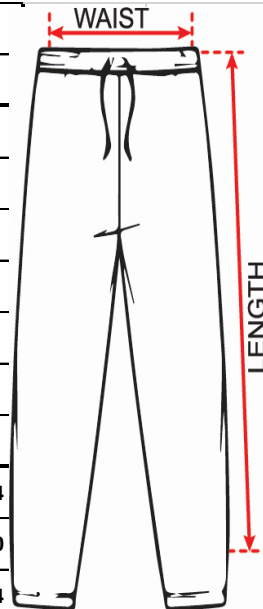

KG PE TROUSER Plover Measurement chart											
Boys & Girls											
Size:	2	3	4	5	6	7	8	9	10		
Waist Relaxed	18	19	20	21	22	23	24	25	26		
Hip	28	29	30	31	33	34	35.5	37	38.5		
Length	24.3	25.5	27.3	28.5	30.8	32.3	33.8	36	36.8		

GR1-12 PE TROUSER Plover Measurement chart												
Boys & Girls												
Size:	11	12	13	14	15	16	17	18	19	20	22	24
Waist Relaxed	27	28	29	30	31	32	33	34	35	36	38	40
Waist Extended	40	41	42	43	44.5	45.5	47	48	49.5	51	52	54
Length	37.8	38.8	40	41.3	41.8	42	43	44.3	45	45.5	46	46.5